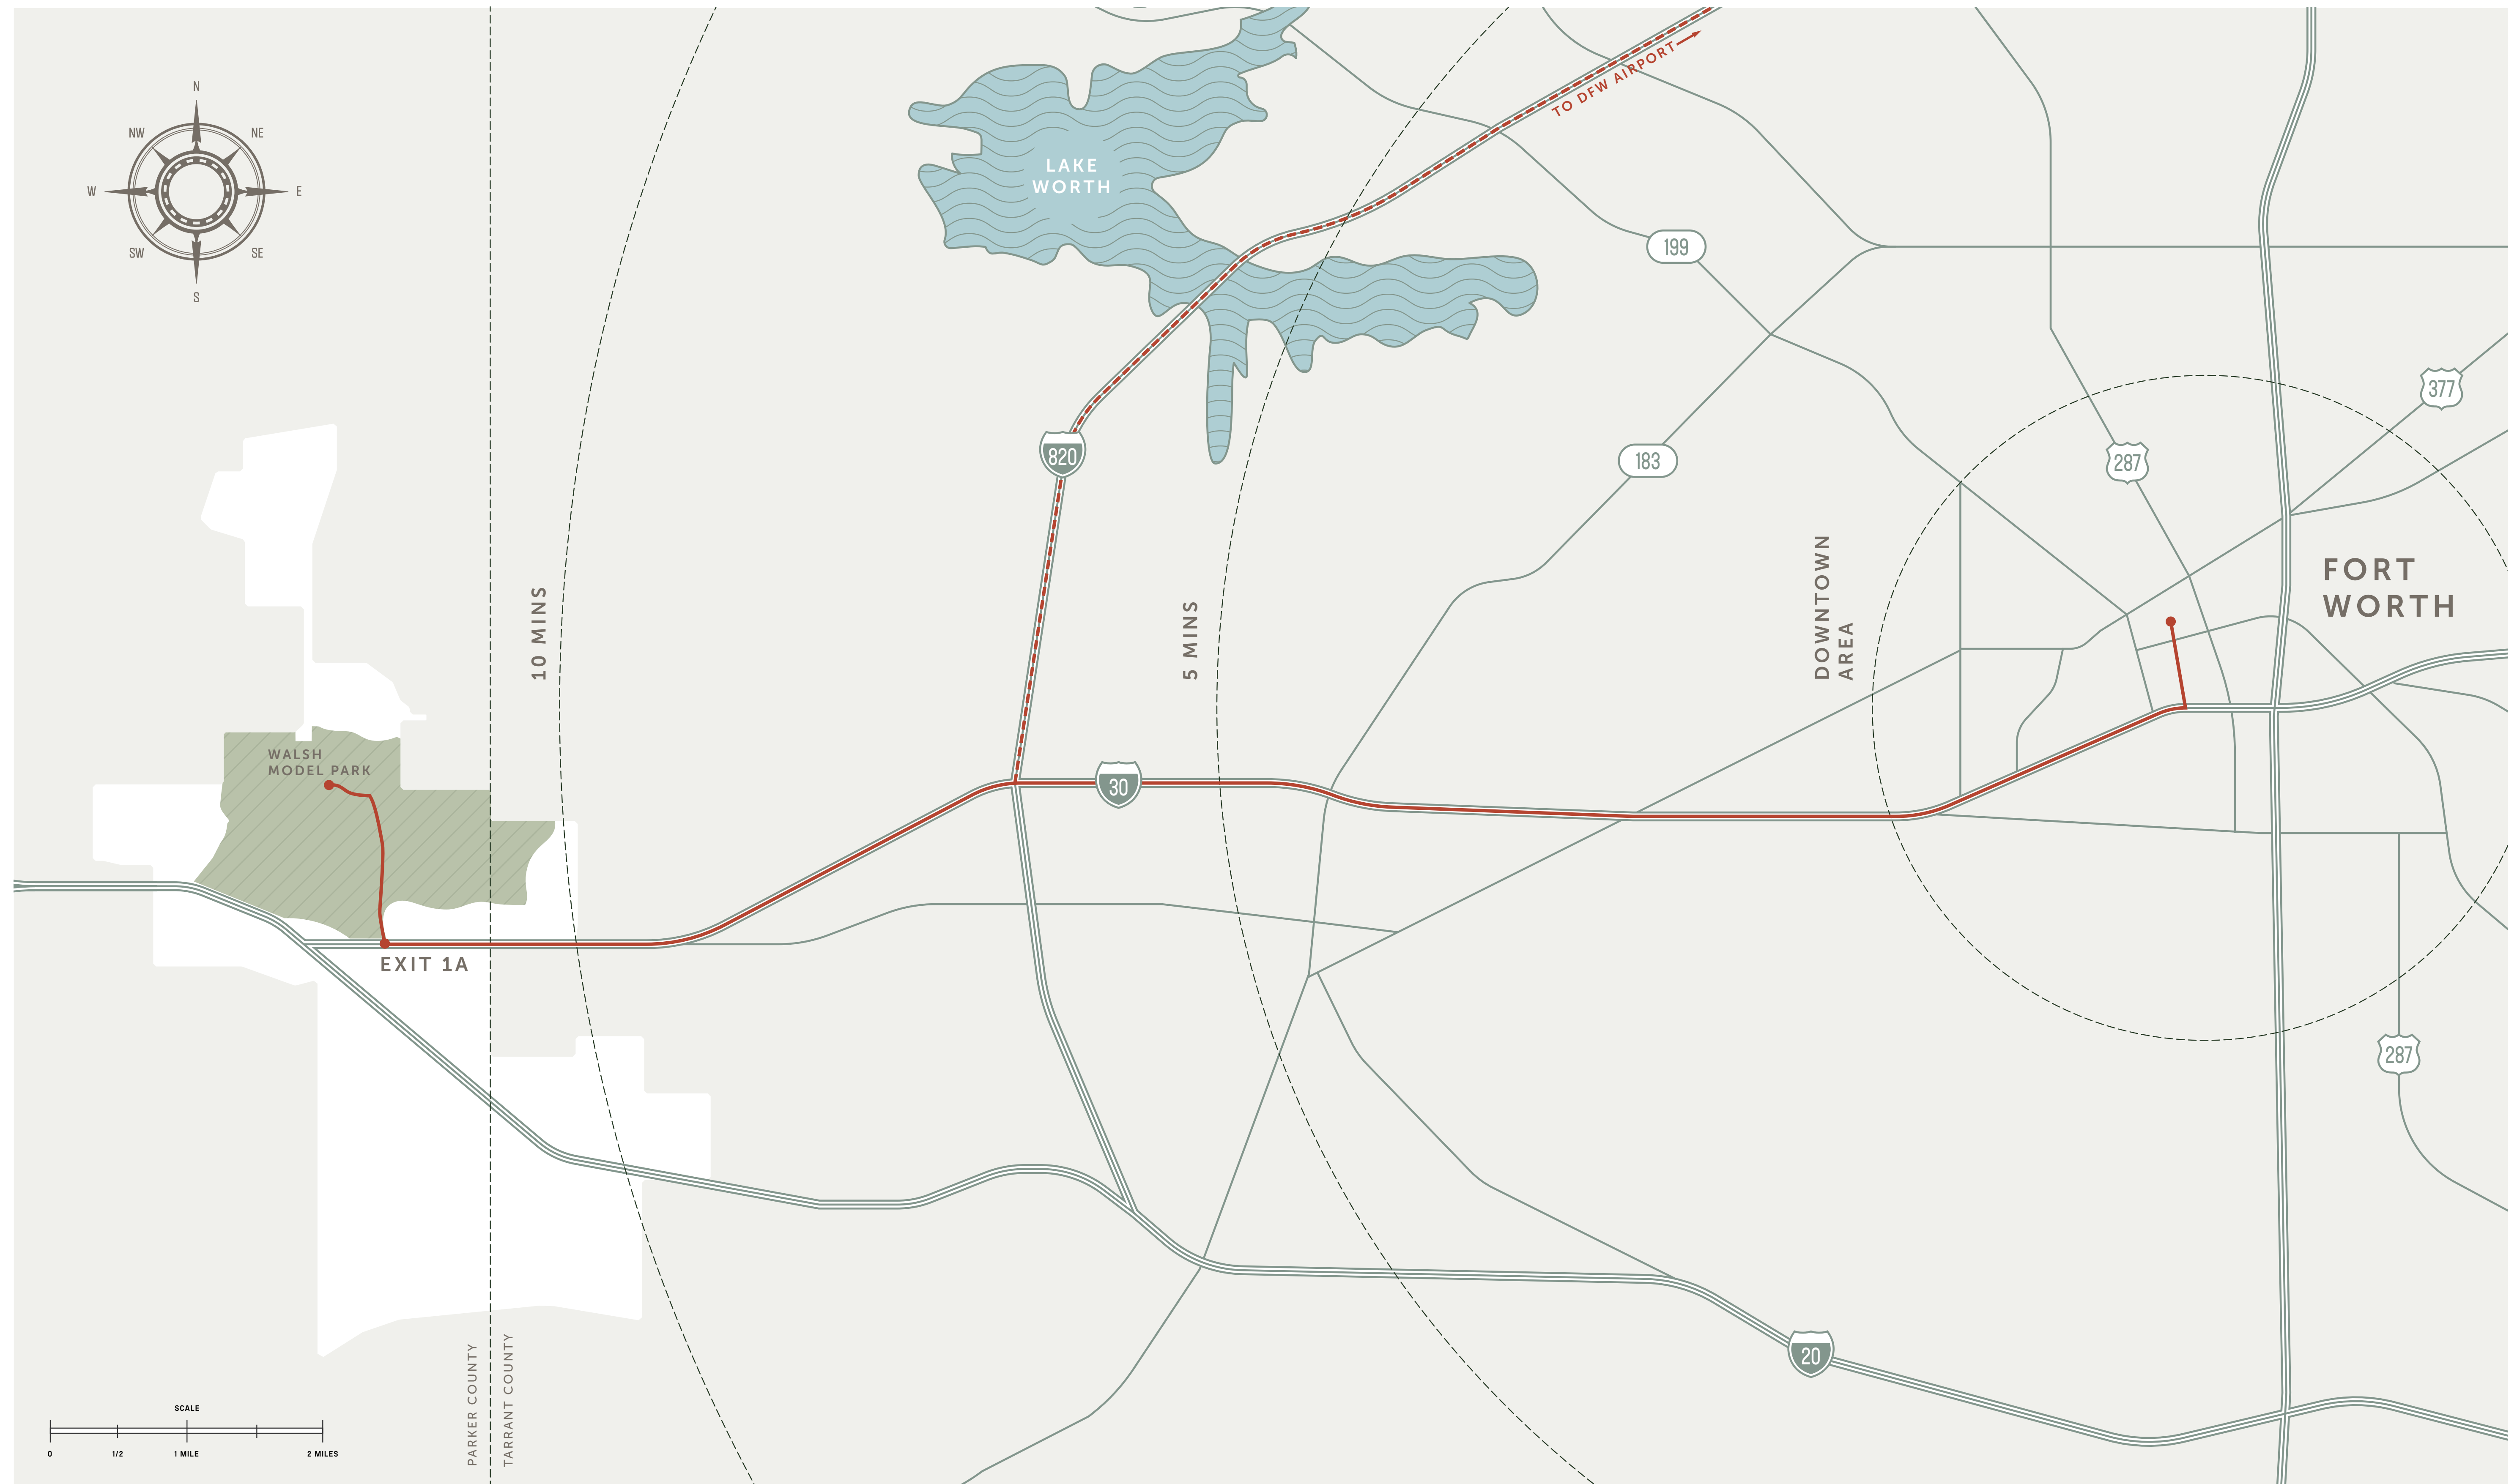

WALSH

From Downtown Fort Worth:

- Take Interstate 30 west for approximately 13 miles.
- Take Exit 1A and turn right onto Walsh Ranch Parkway, the main entrance to Walsh.
- From Walsh Ranch Parkway turn left onto Walsh Avenue and follow signs to the model park.

From the South Exit of the DFW Airport:

- Take 183 west for approximately 9 miles.
- Take Interstate 820 west and proceed for 19 miles to Interstate 30.
- Take Interstate 30 west for 4 miles and exit 1A.
- Turn right onto Walsh Ranch Parkway, the main entrance to Walsh.
- From Walsh Ranch Parkway turn left onto Walsh Avenue and follow signs to the model park.